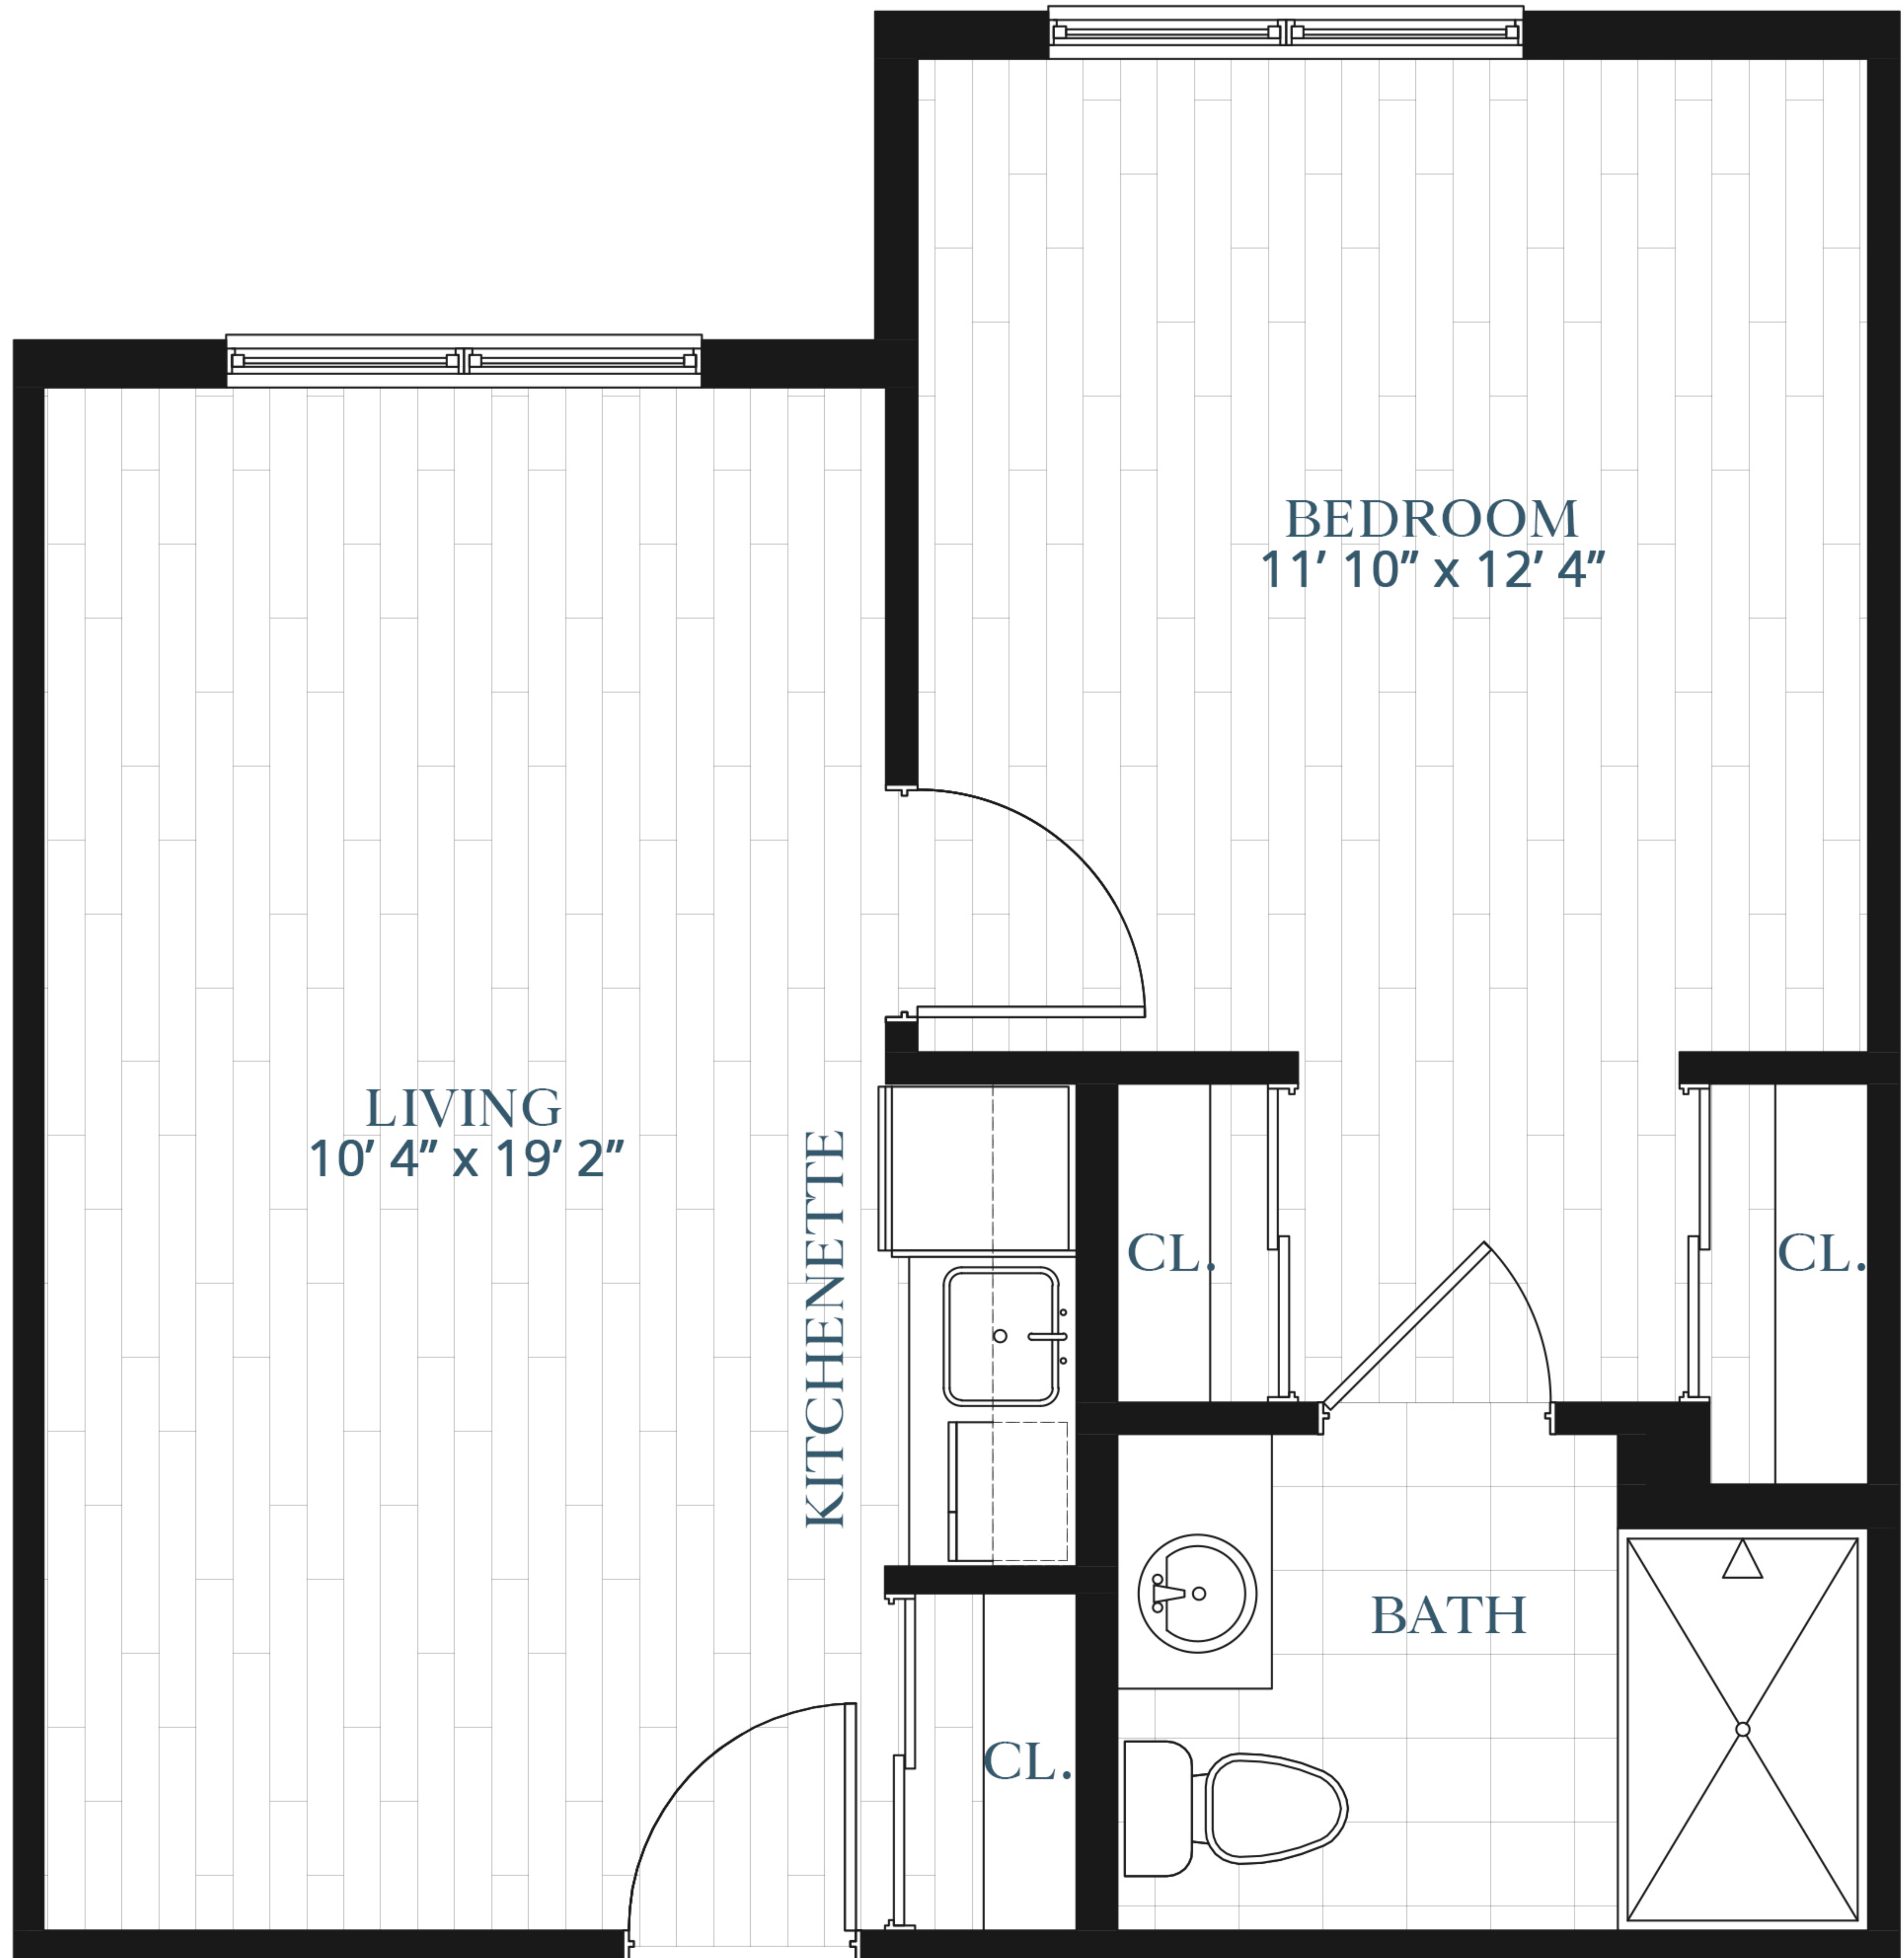

**THE GROVE**  
— ON FOREST LANE —

# ASSISTED LIVING | ONE BEDROOM BI | 510 SF

972.640.7427  
3344 Forest Ln,  
Dallas, TX 75234  
TheGroveonForestLane.com

Monthly Rate \$ \_\_\_\_\_