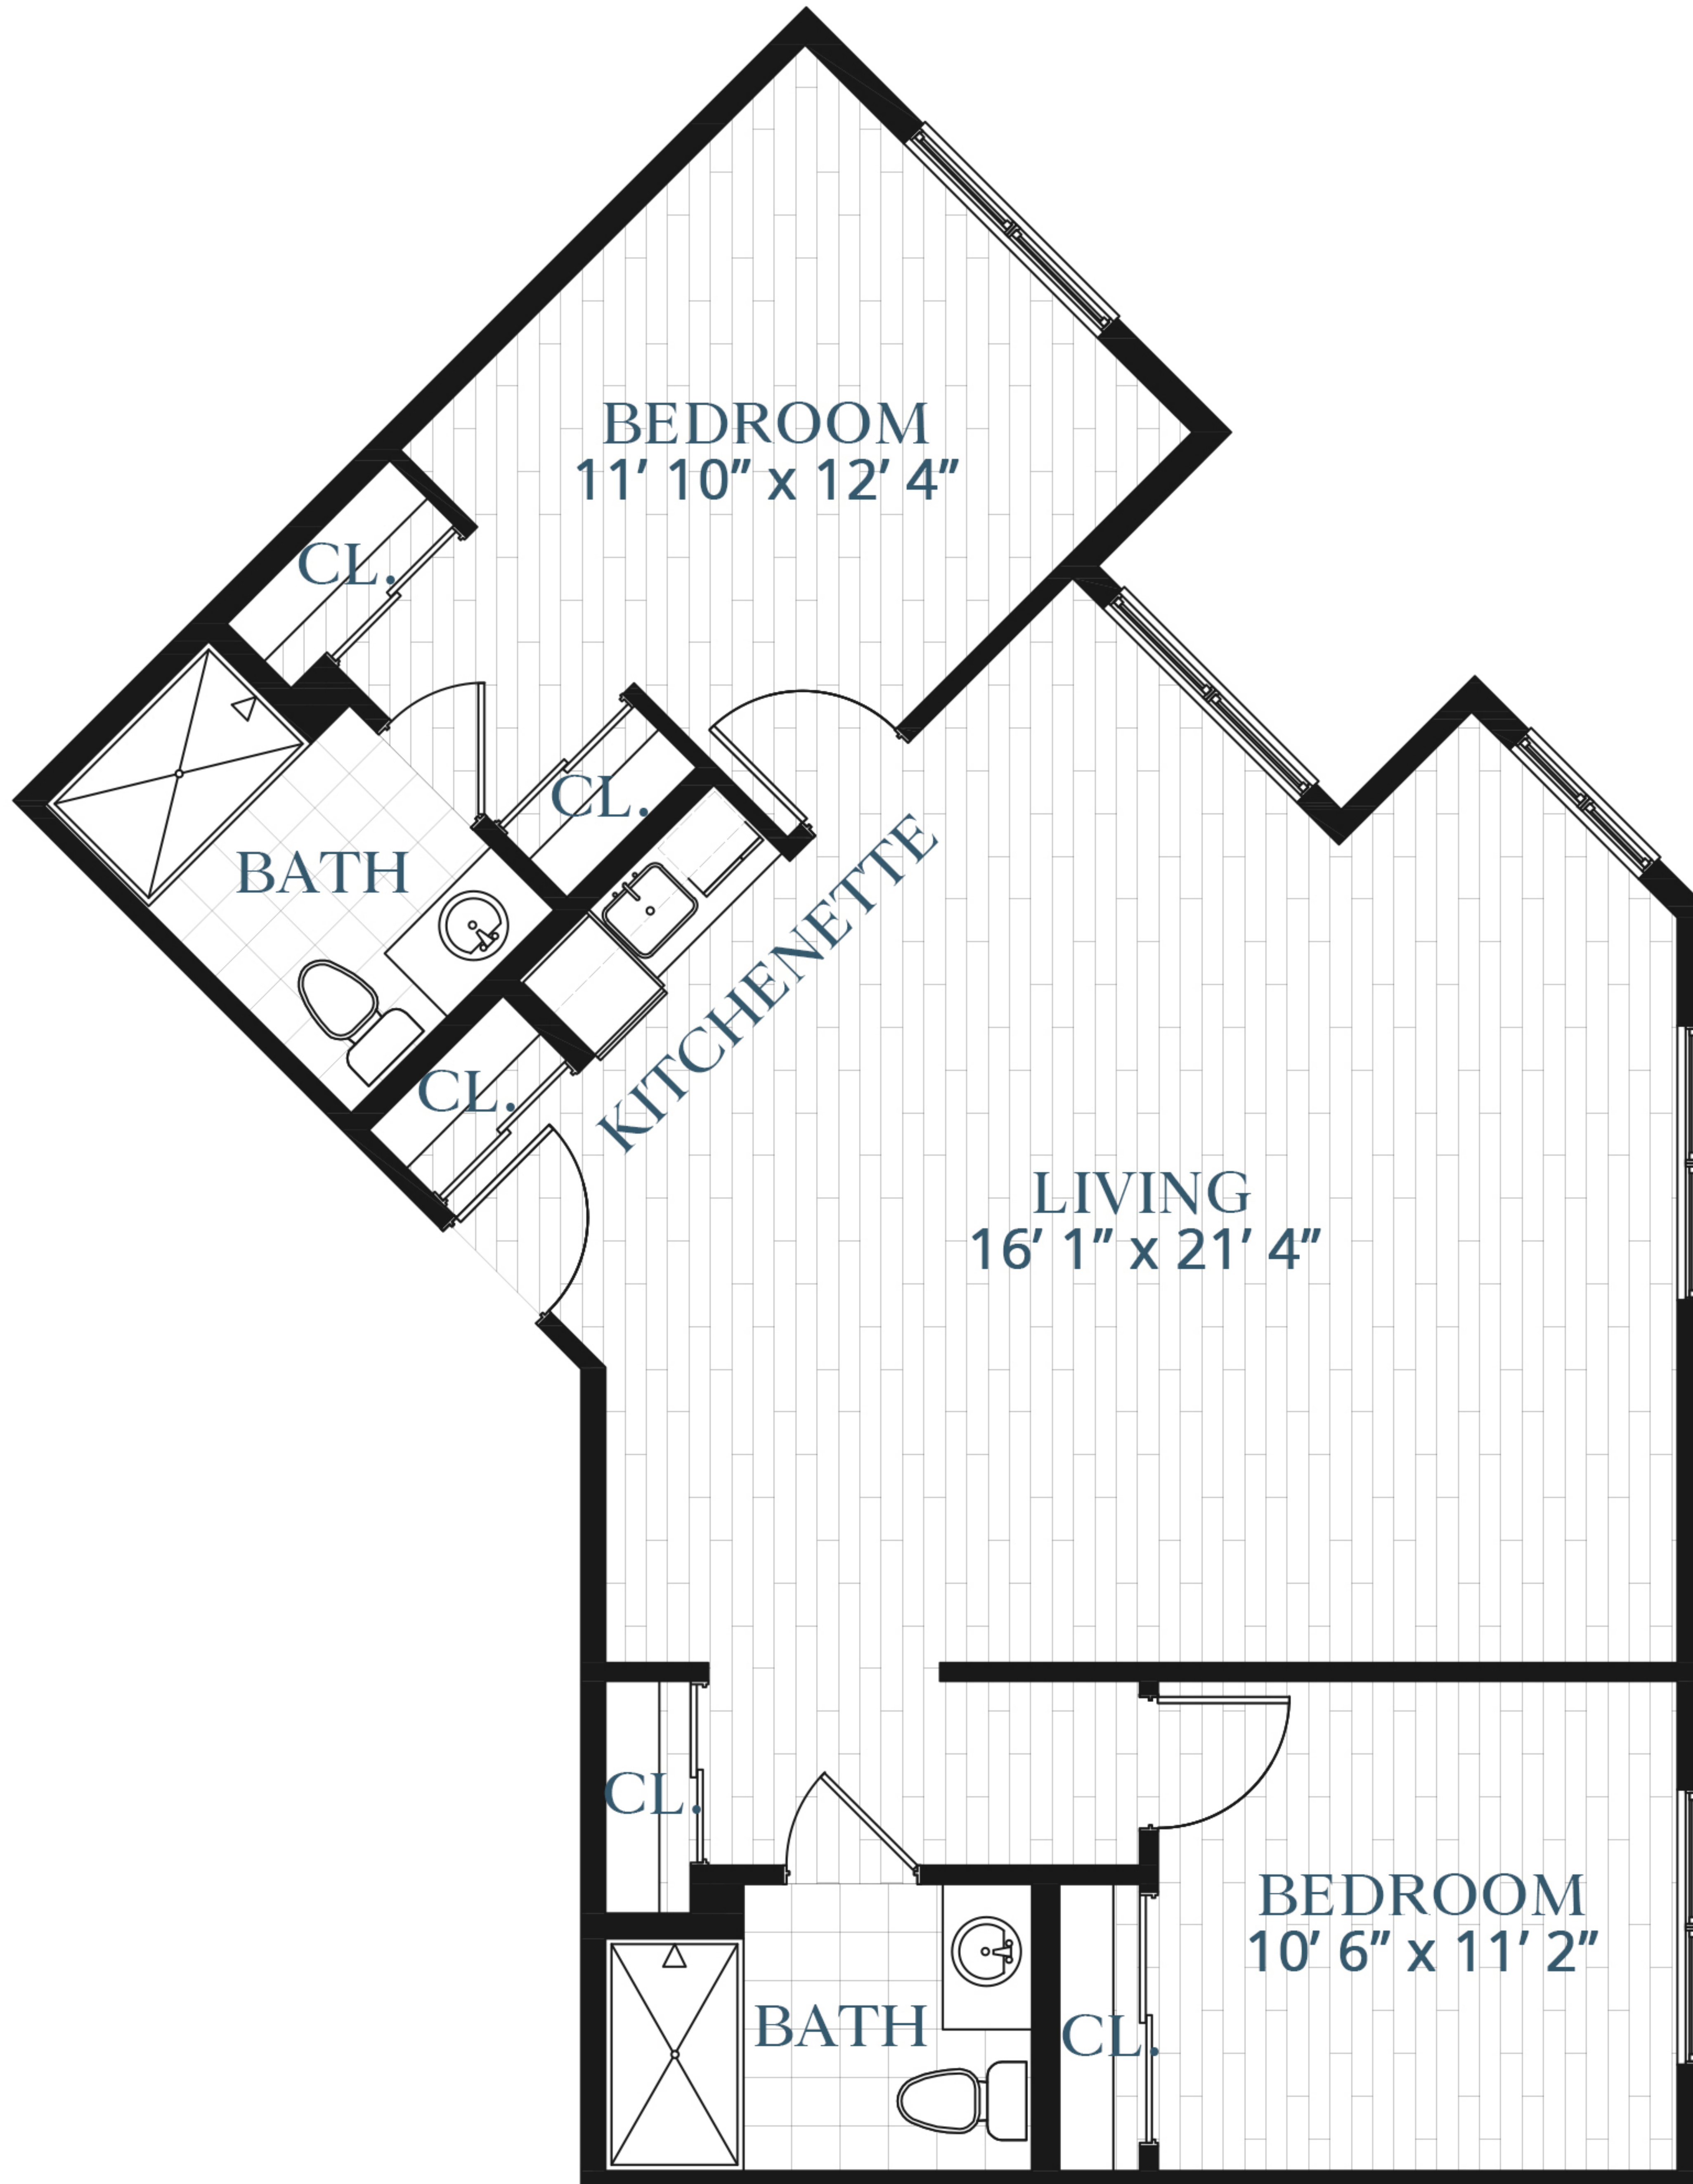

ASSISTED LIVING | TWO BEDROOM C1 | 1,033 SF

THE GROVE
— ON FOREST LANE —

972.640.7427
3344 Forest Ln,
Dallas, TX 75234
TheGroveonForestLane.com

Monthly Rate \$ _____