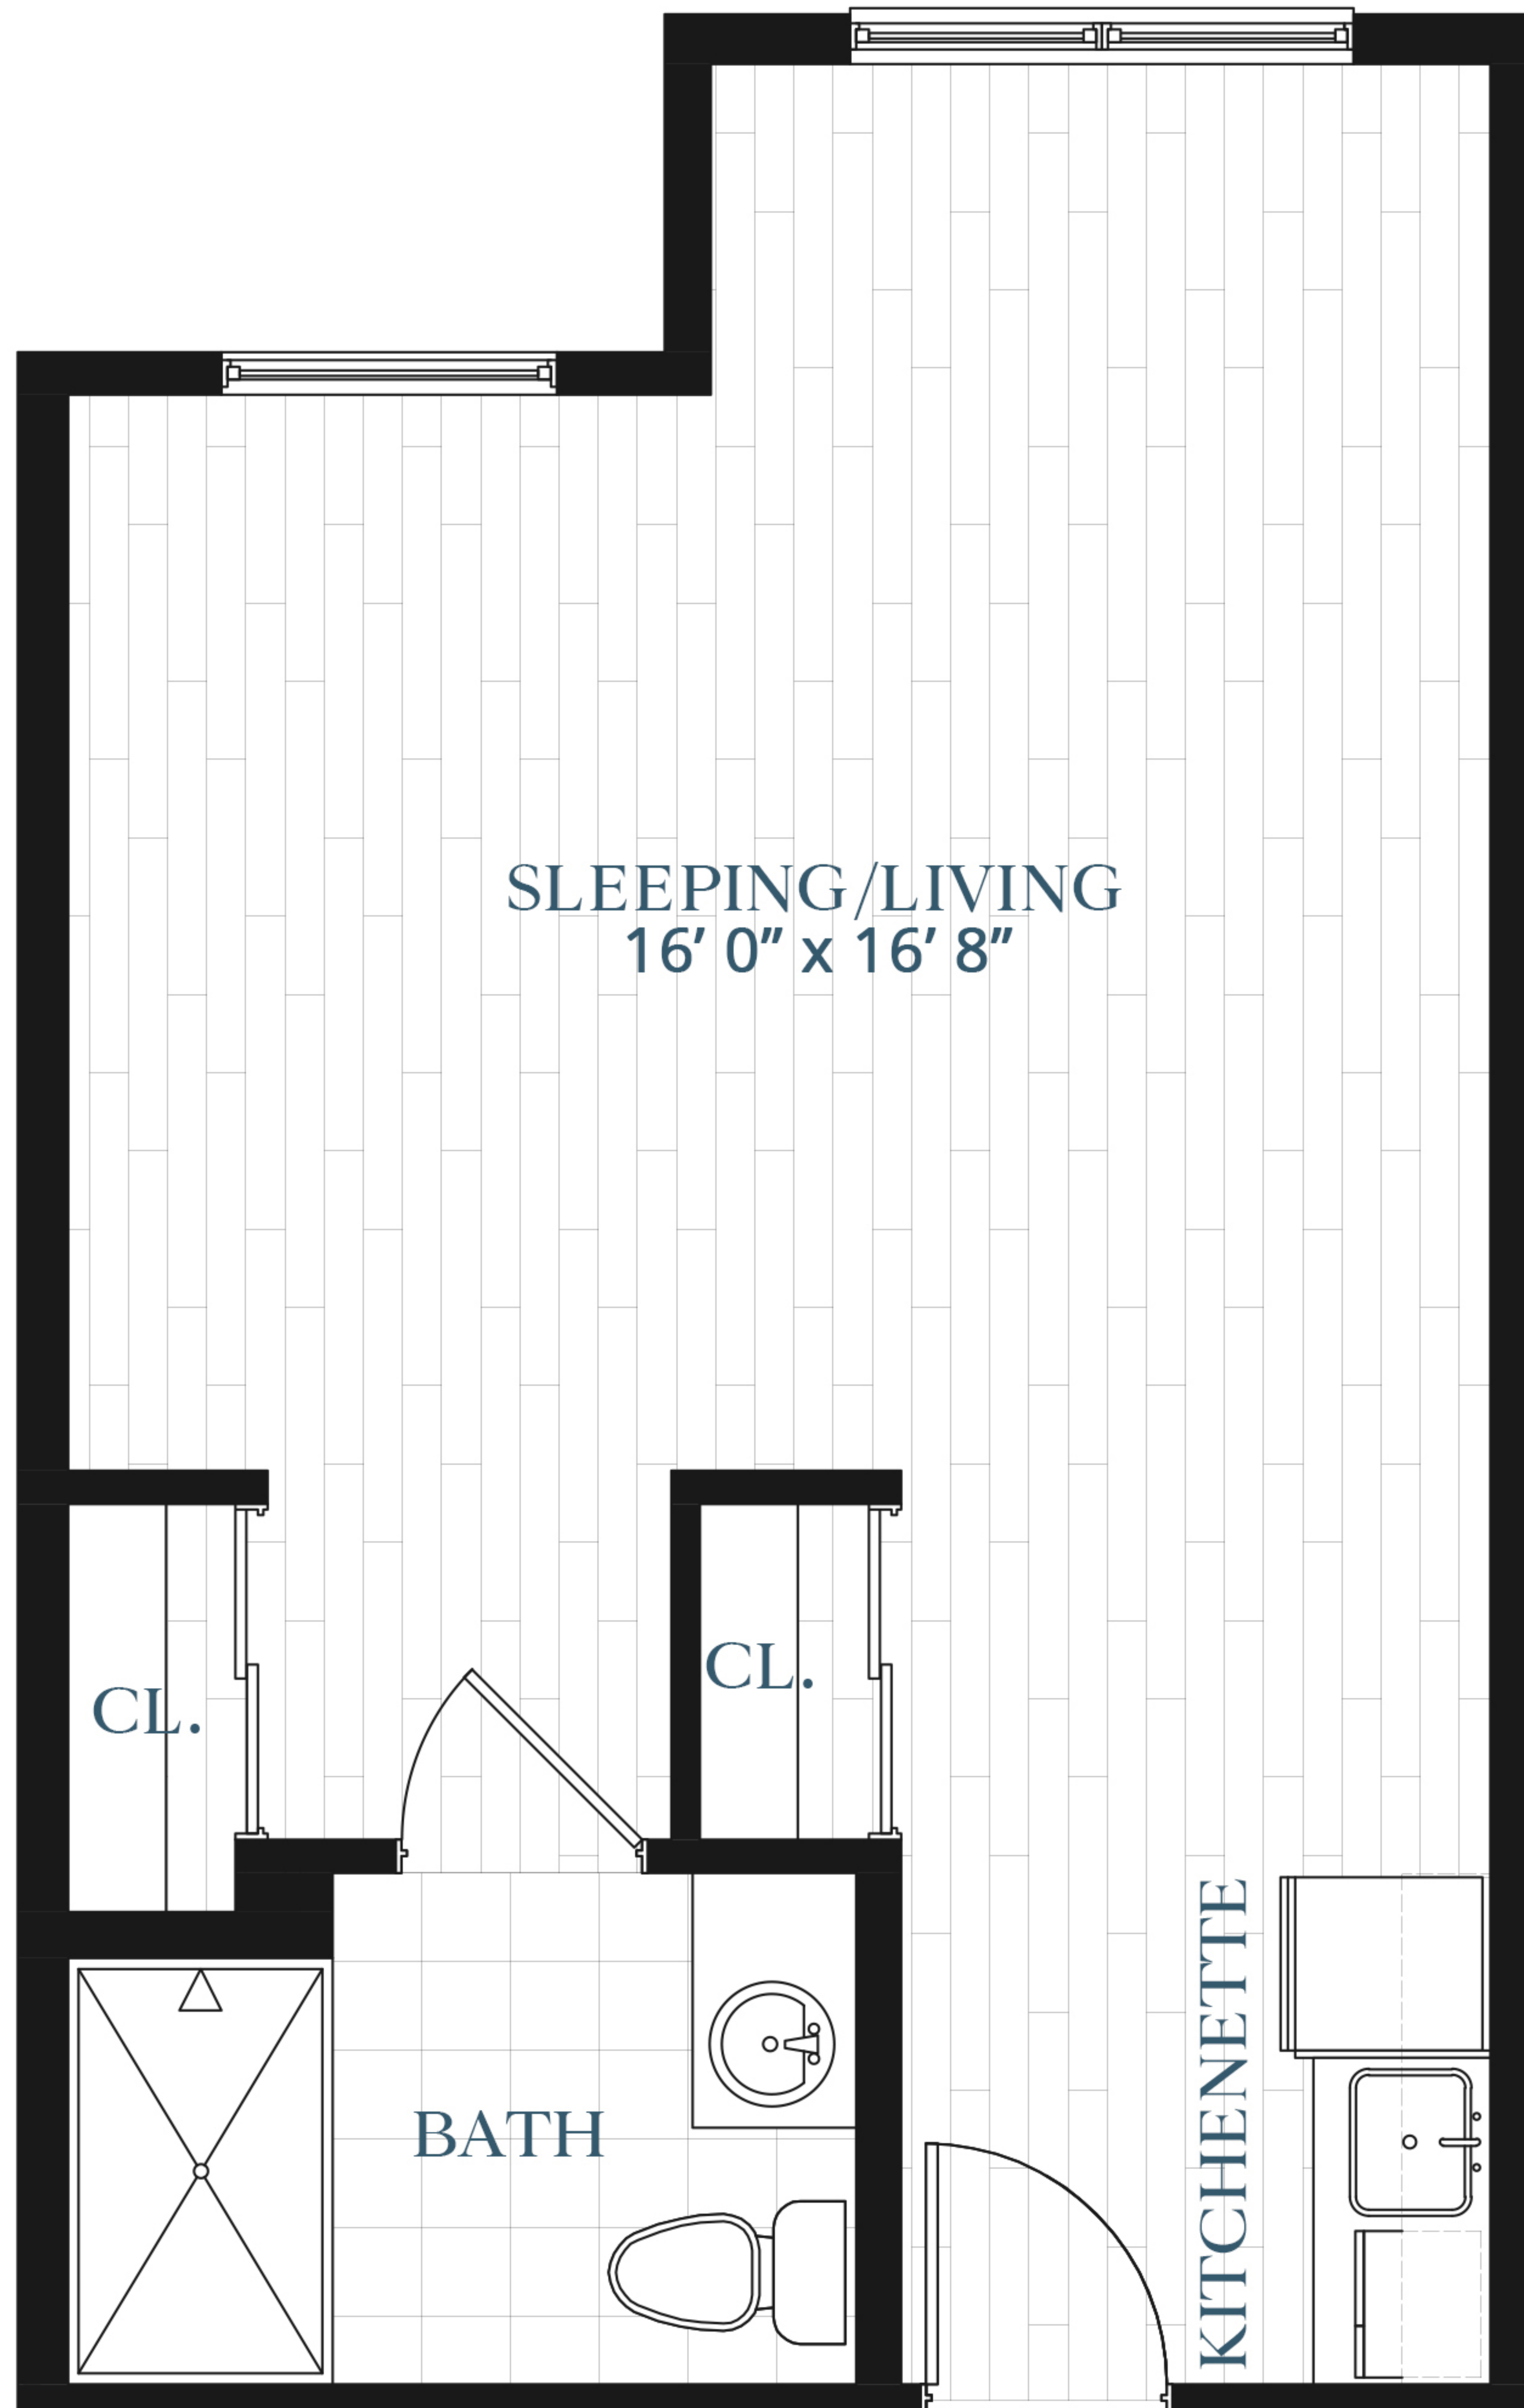

ASSISTED LIVING STUDIO

A2 | 447 SF

THE GROVE

— ON FOREST LANE —

972.640.7427

3344 Forest Ln,
Dallas, TX 75234

TheGroveonForestLane.com

Monthly Rate \$ _____