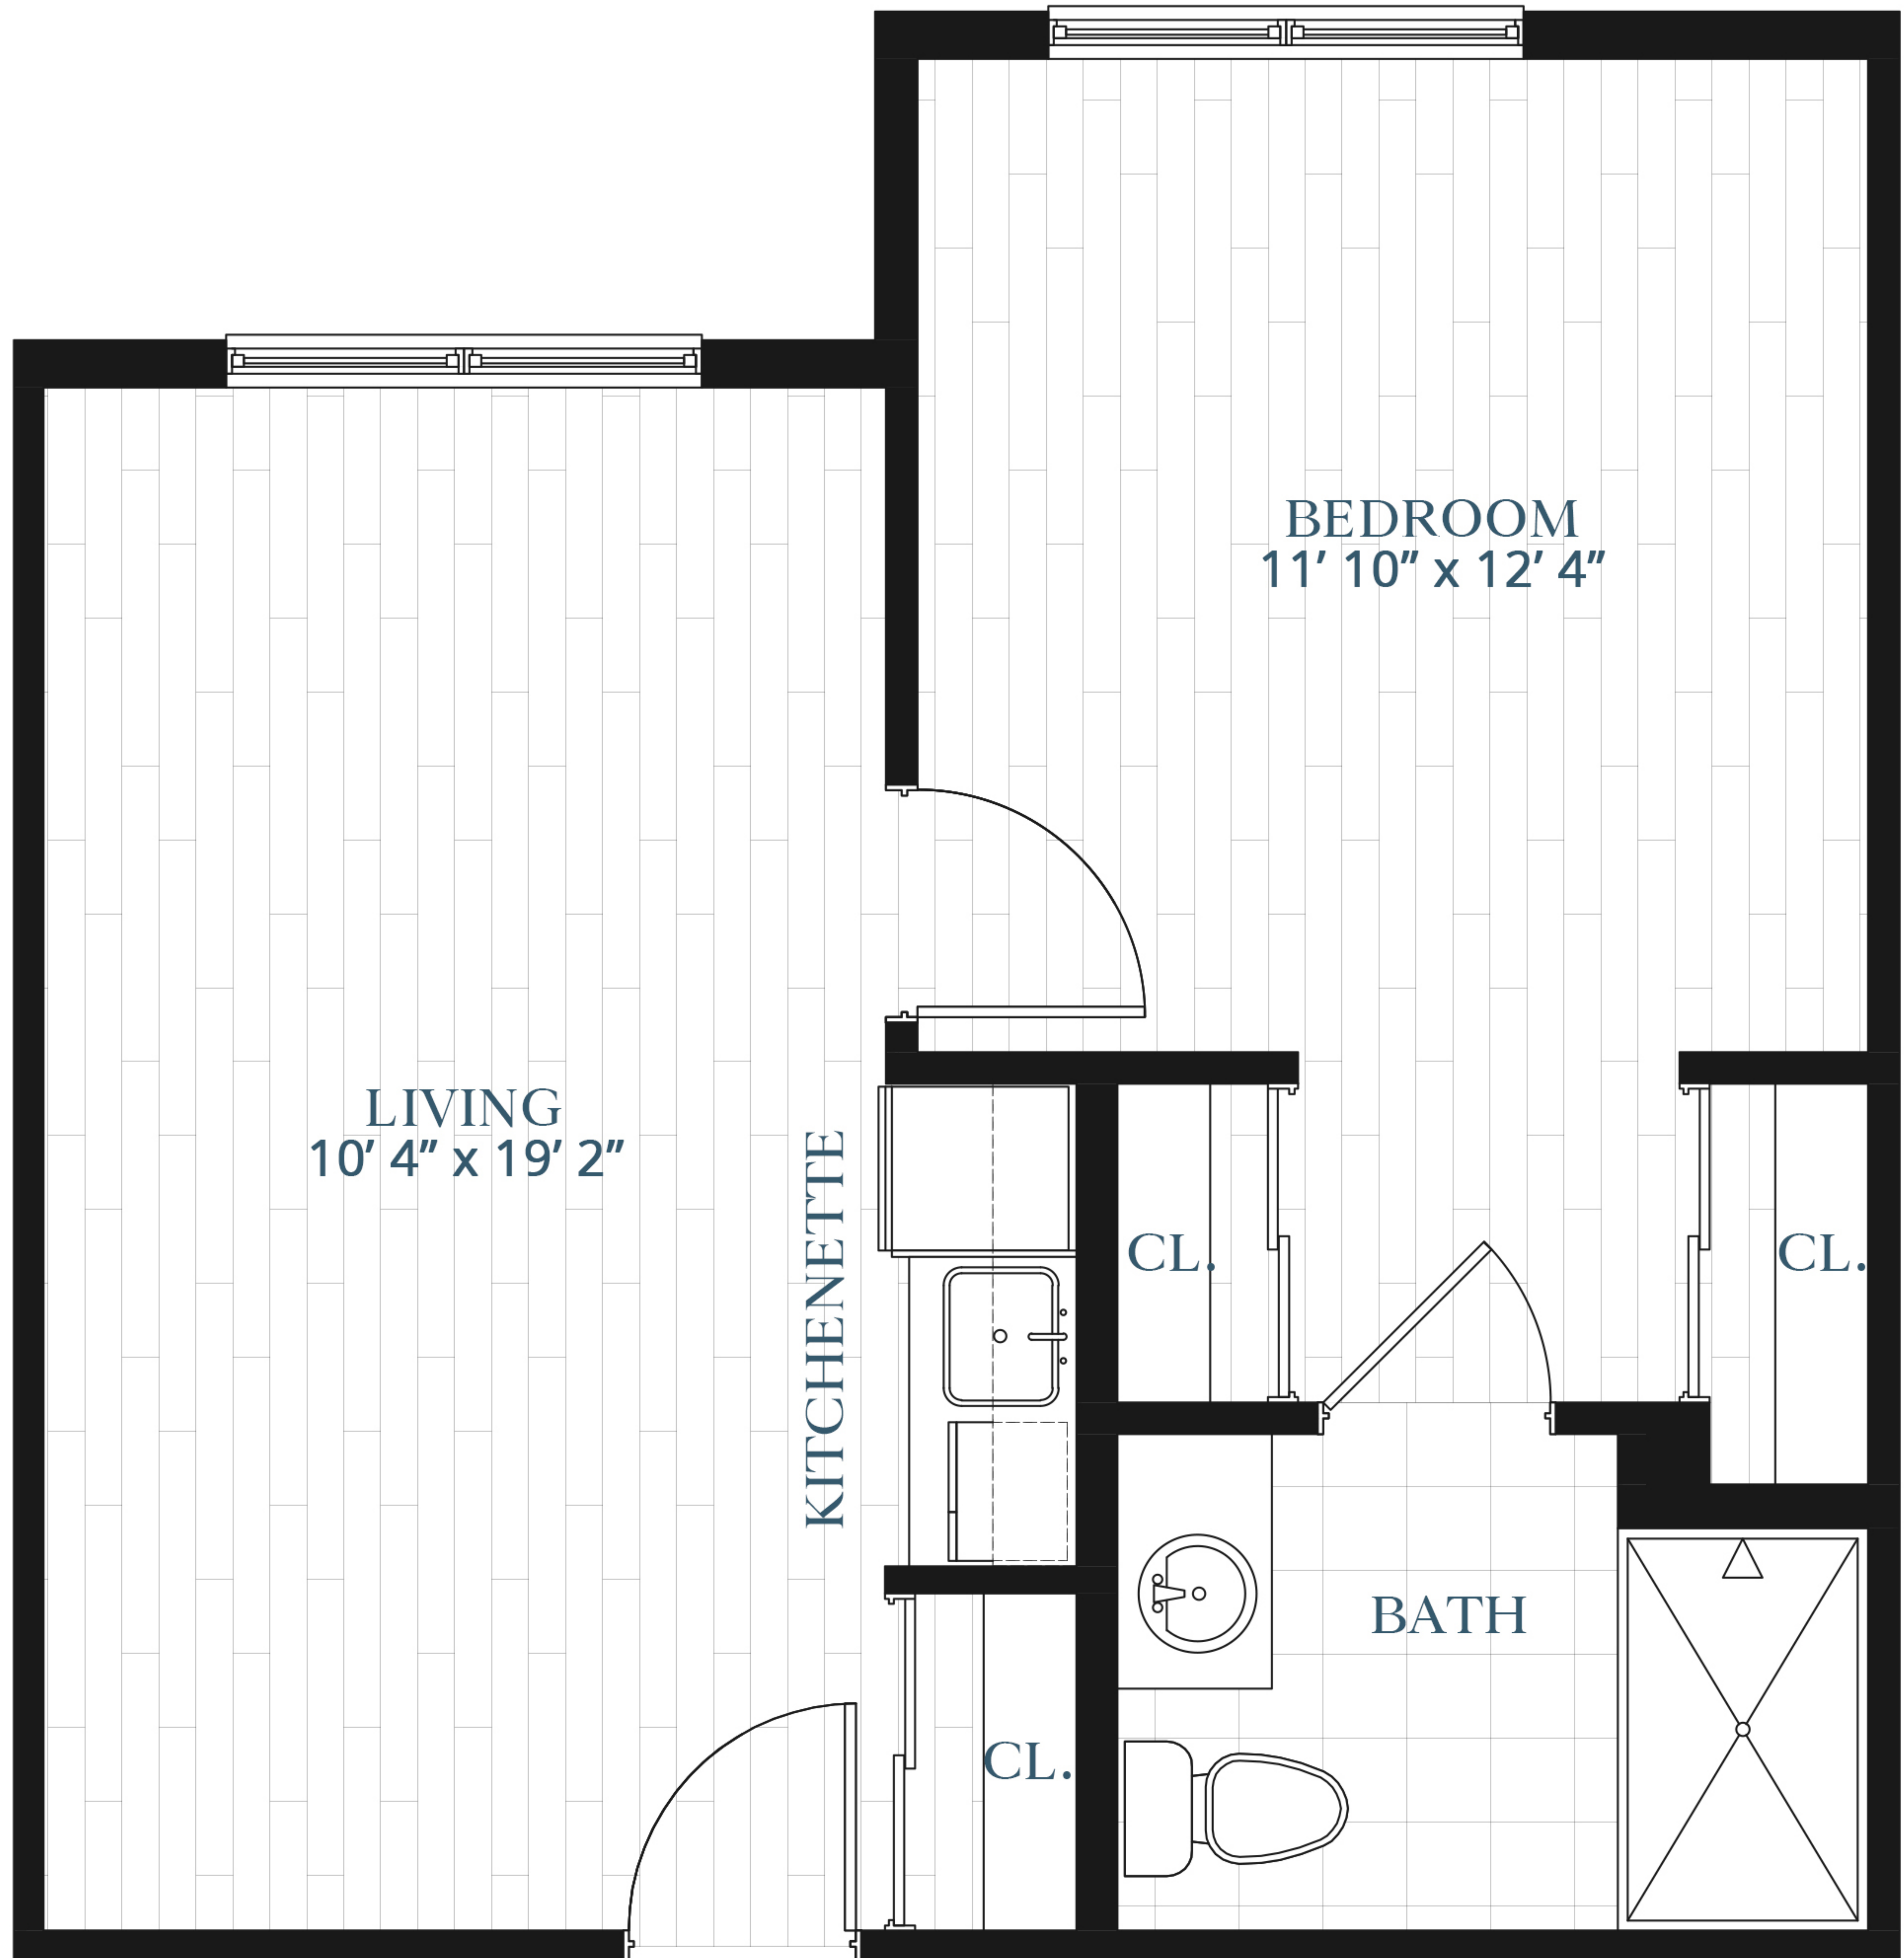

MEMORY CARE | ONE BEDROOM Bi | 510 SF

THE GROVE
— ON FOREST LANE —

972.640.7427
3344 Forest Ln,
Dallas, TX 75234
TheGroveonForestLane.com

Monthly Rate \$ _____