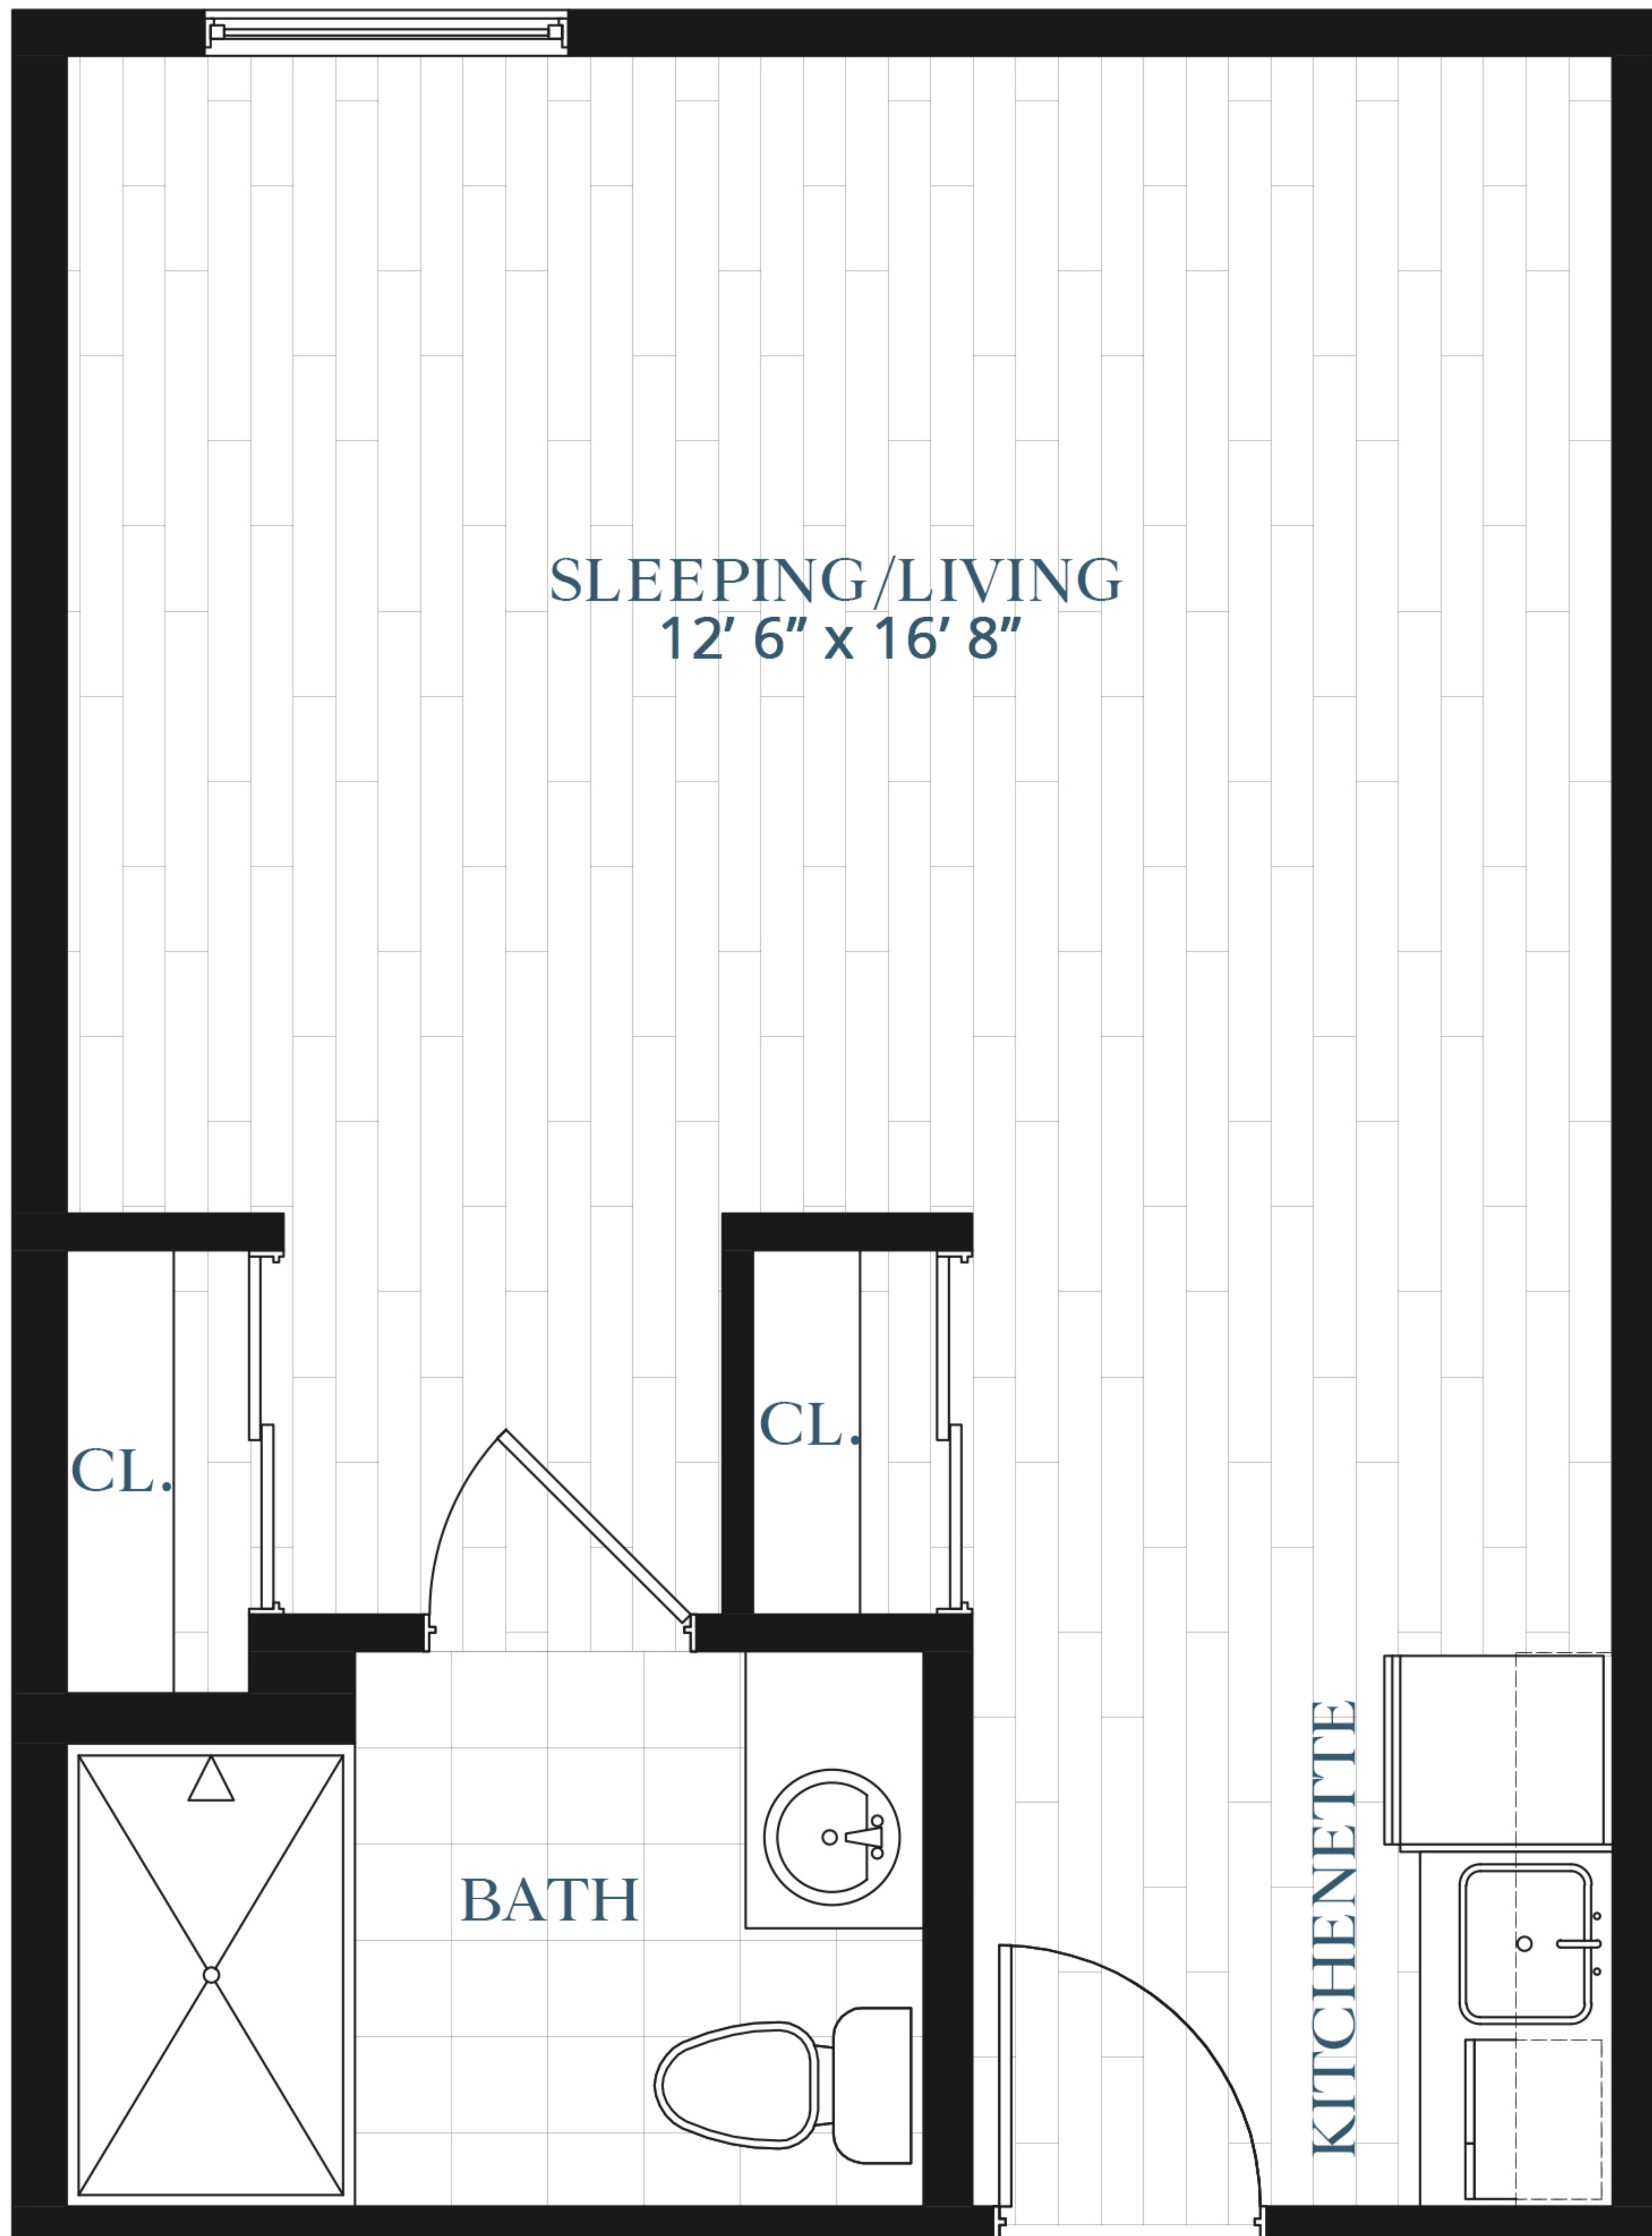

MEMORY CARE STUDIO

AI | 408 SF

THE GROVE

— ON FOREST LANE —

972.640.7427

3344 Forest Ln,
Dallas, TX 75234

TheGroveonForestLane.com

Monthly Rate \$ _____